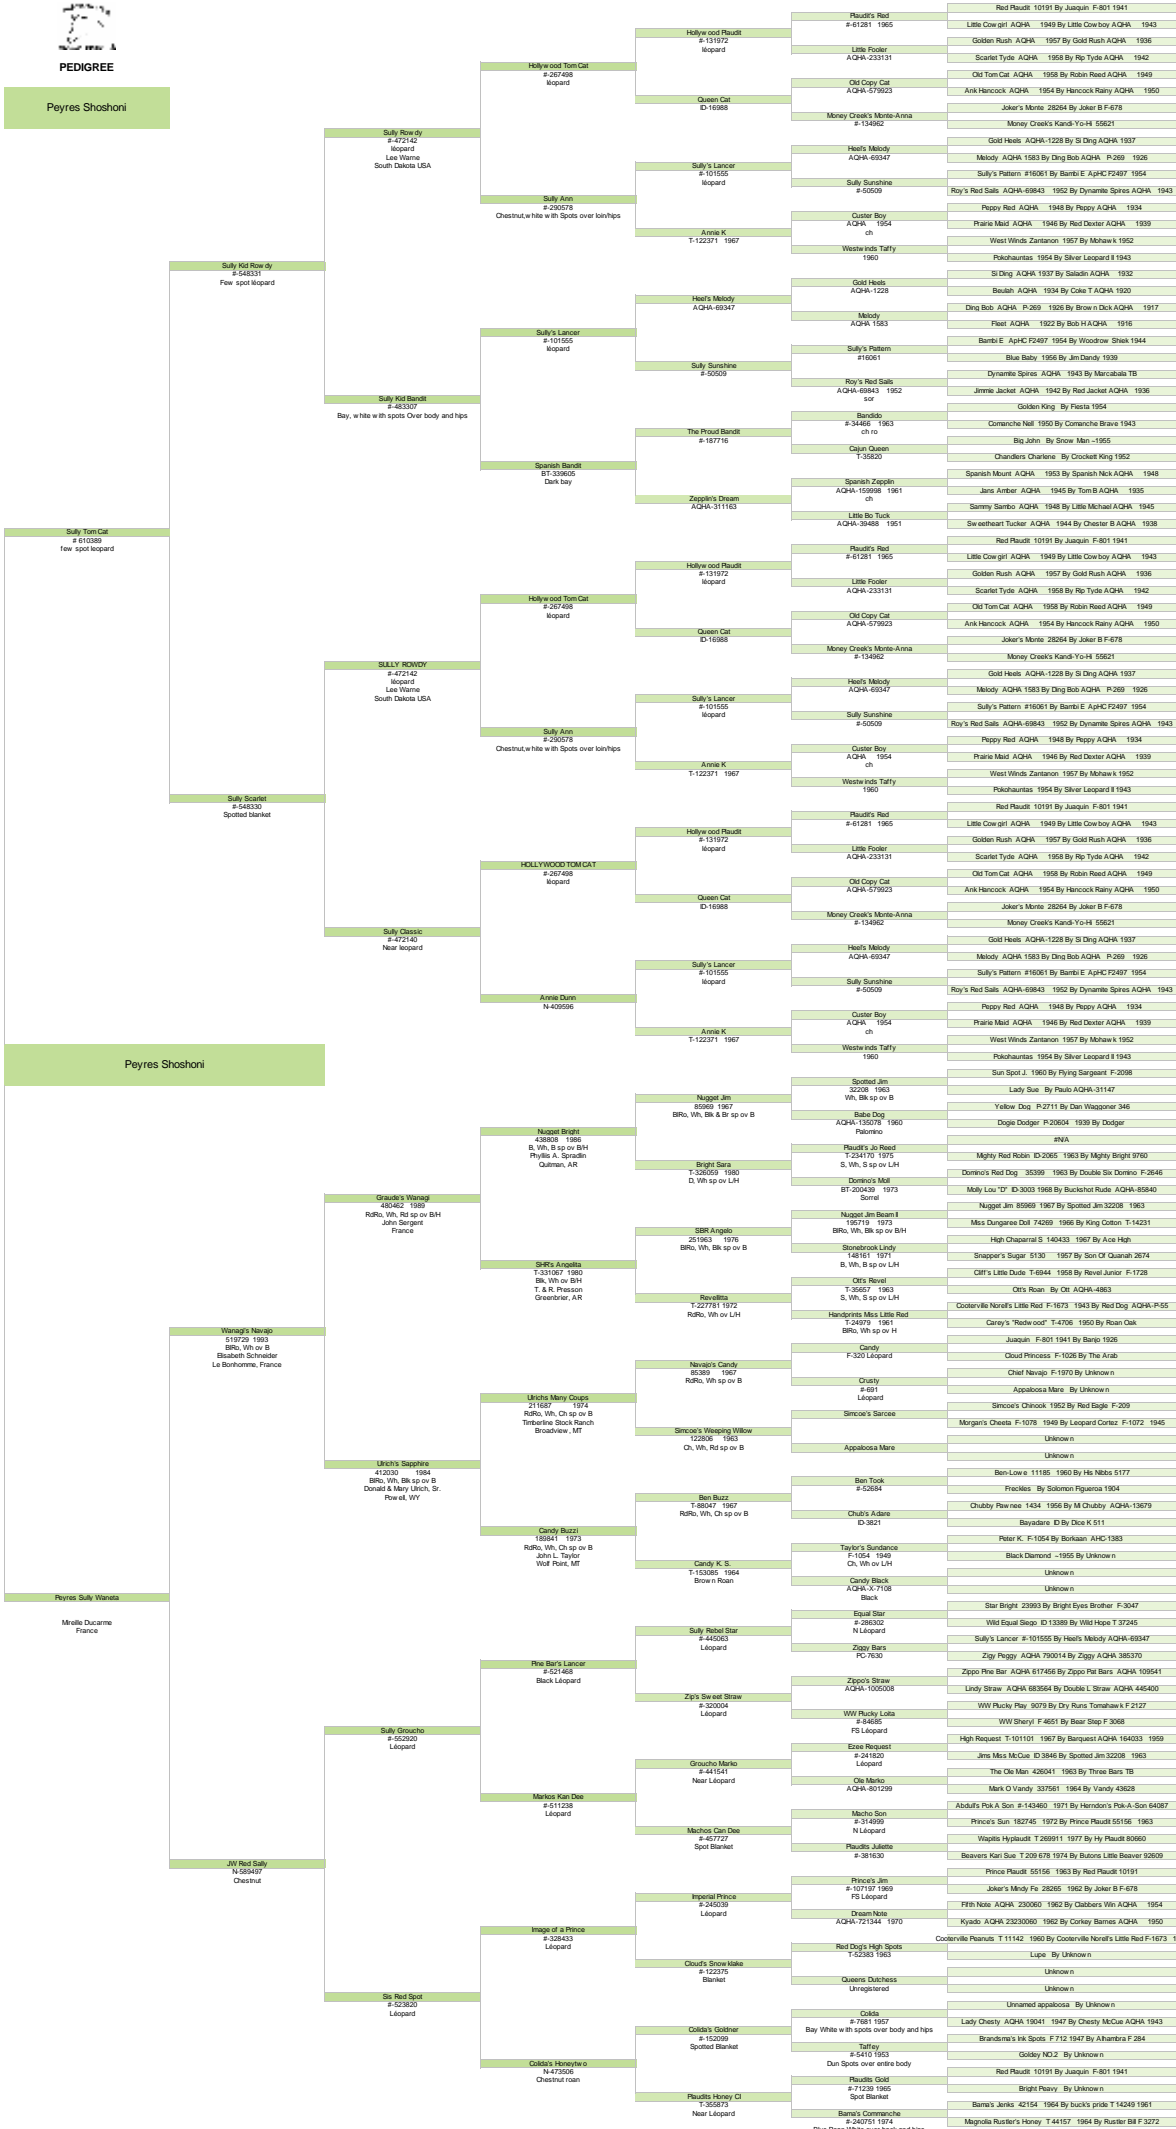

PEDIGREE

Peyres Shoshoni

Sully Kid Rowdy

Sully Tom Cat

Sully Classic

Sully Scarlett

Peyres Shoshoni

Wanaga's Navajo

Peyres Sully Winata

Meath Duane

JW Red Sully

Big Red Spot

Colin's Godhair

Colin's Honeyno

Pauline's Honey Cl

Pauline's Red

Hollyood Hound

Hollyood Tom Cat

Queen Cat

Holly's Melody

Sully's Lancer

Sully Ann

Annie K

Holly's Melody

Sully's Lancer

Sully Sunshine

The Proud Bandit

Spannie Bandit

Zepplin's Dream

Pauline's Red

Hollyood Hound

Hollyood Tom Cat